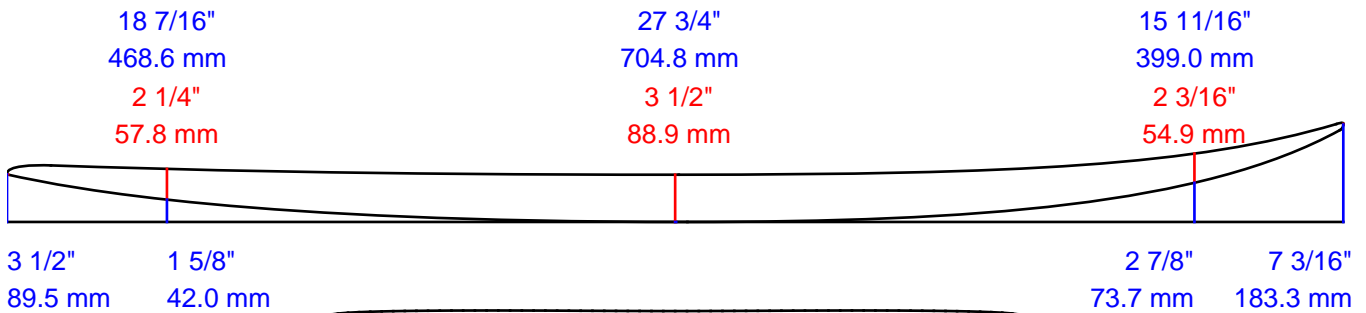

AKU SHAPER

Customer:

Date:

10 janv. 2013

Length:

8' 4 3/8" (2549.3)

Width:

27 3/4" (704.9)

Thickness:

3 1/2" (88.9)

Tail Stop:

23 5/8" (600.0)

File: Teahupoo 8'3

Blank:

Designed by:

Measurements are center, one foot in and one foot back, over curve.